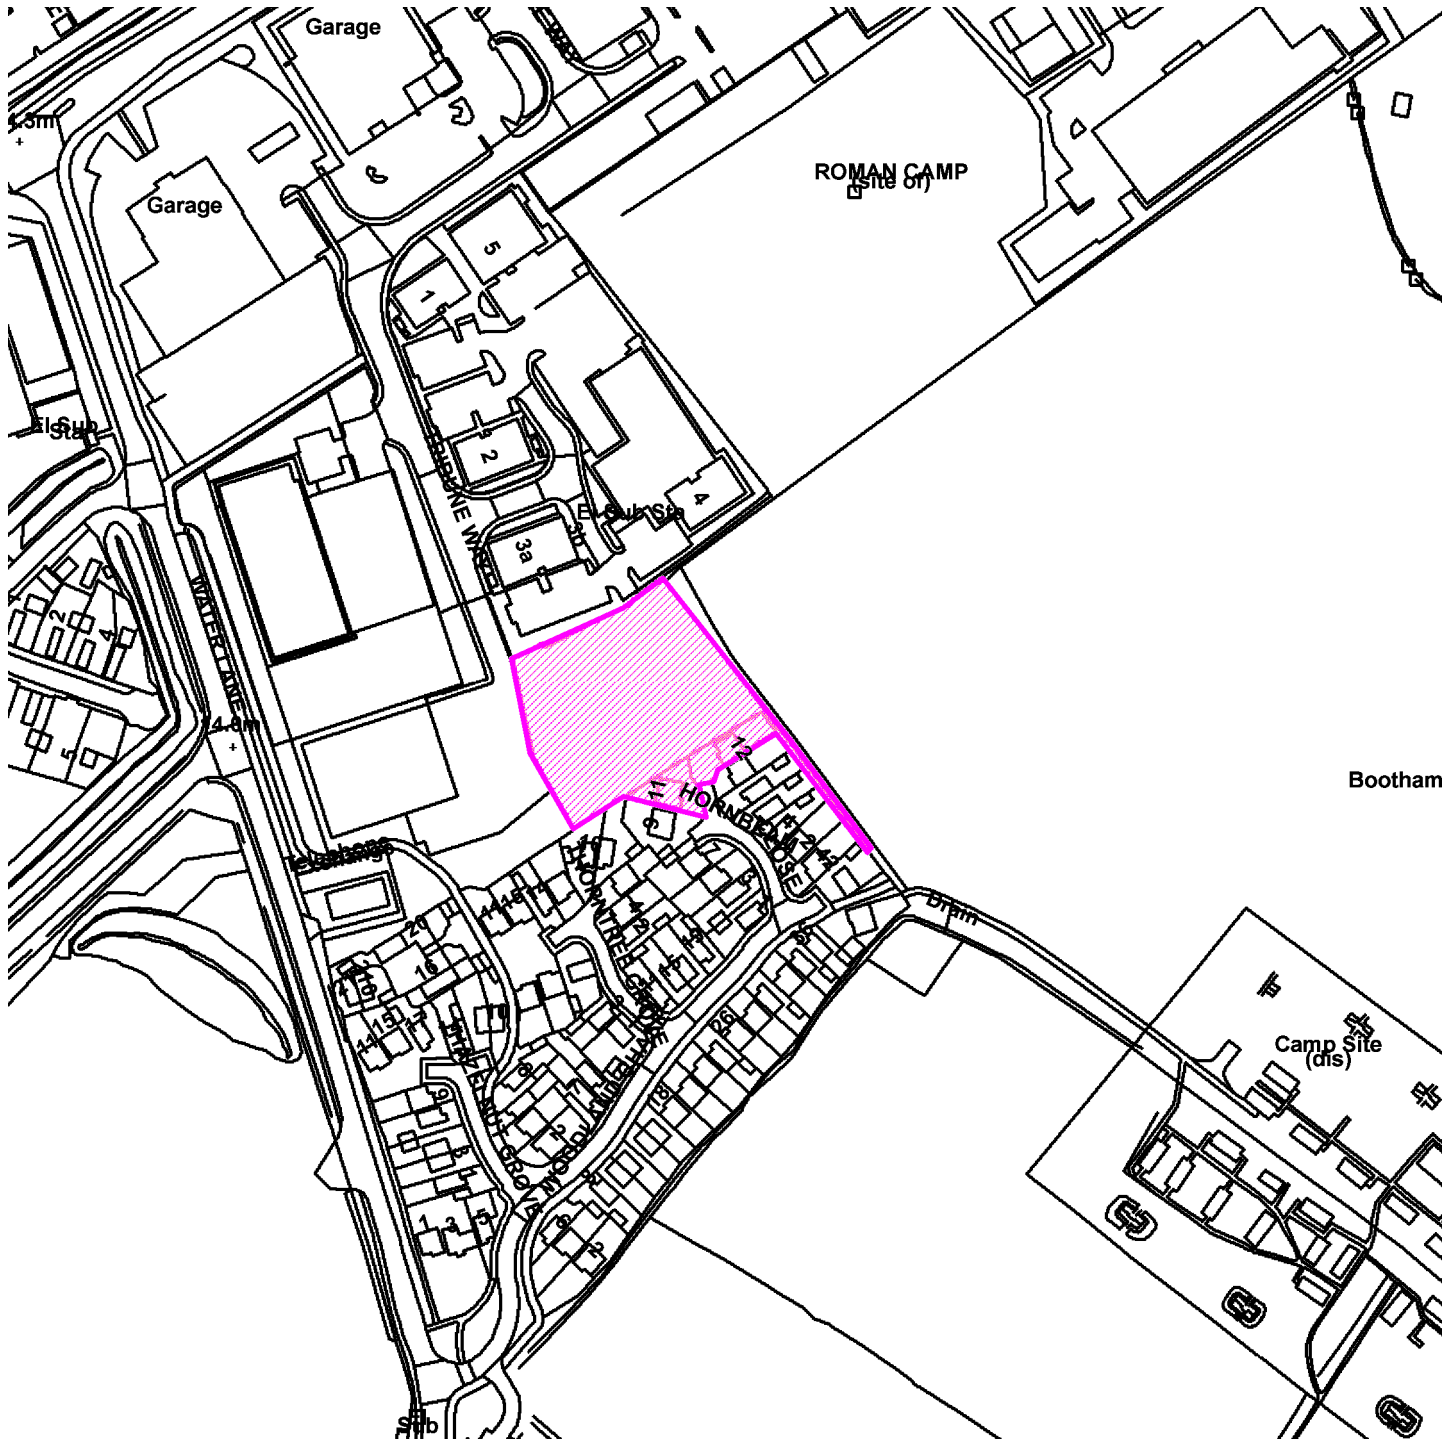

14/01550/FULM

Land Lying to the South of Centurion Office Park, Tribune Way

Scale : 1:2545

Reproduced from the Ordnance Survey map with the permission of the Controller of Her Majesty's Stationery Office © Crown Copyright 2000.

Unauthorised reproduction infringes Crown Copyright and may lead to prosecution or civil proceedings.

Organisation	Not Set
Department	Not Set
Comments	Not Set
Date	30 September 2014
SLA Number	Not Set